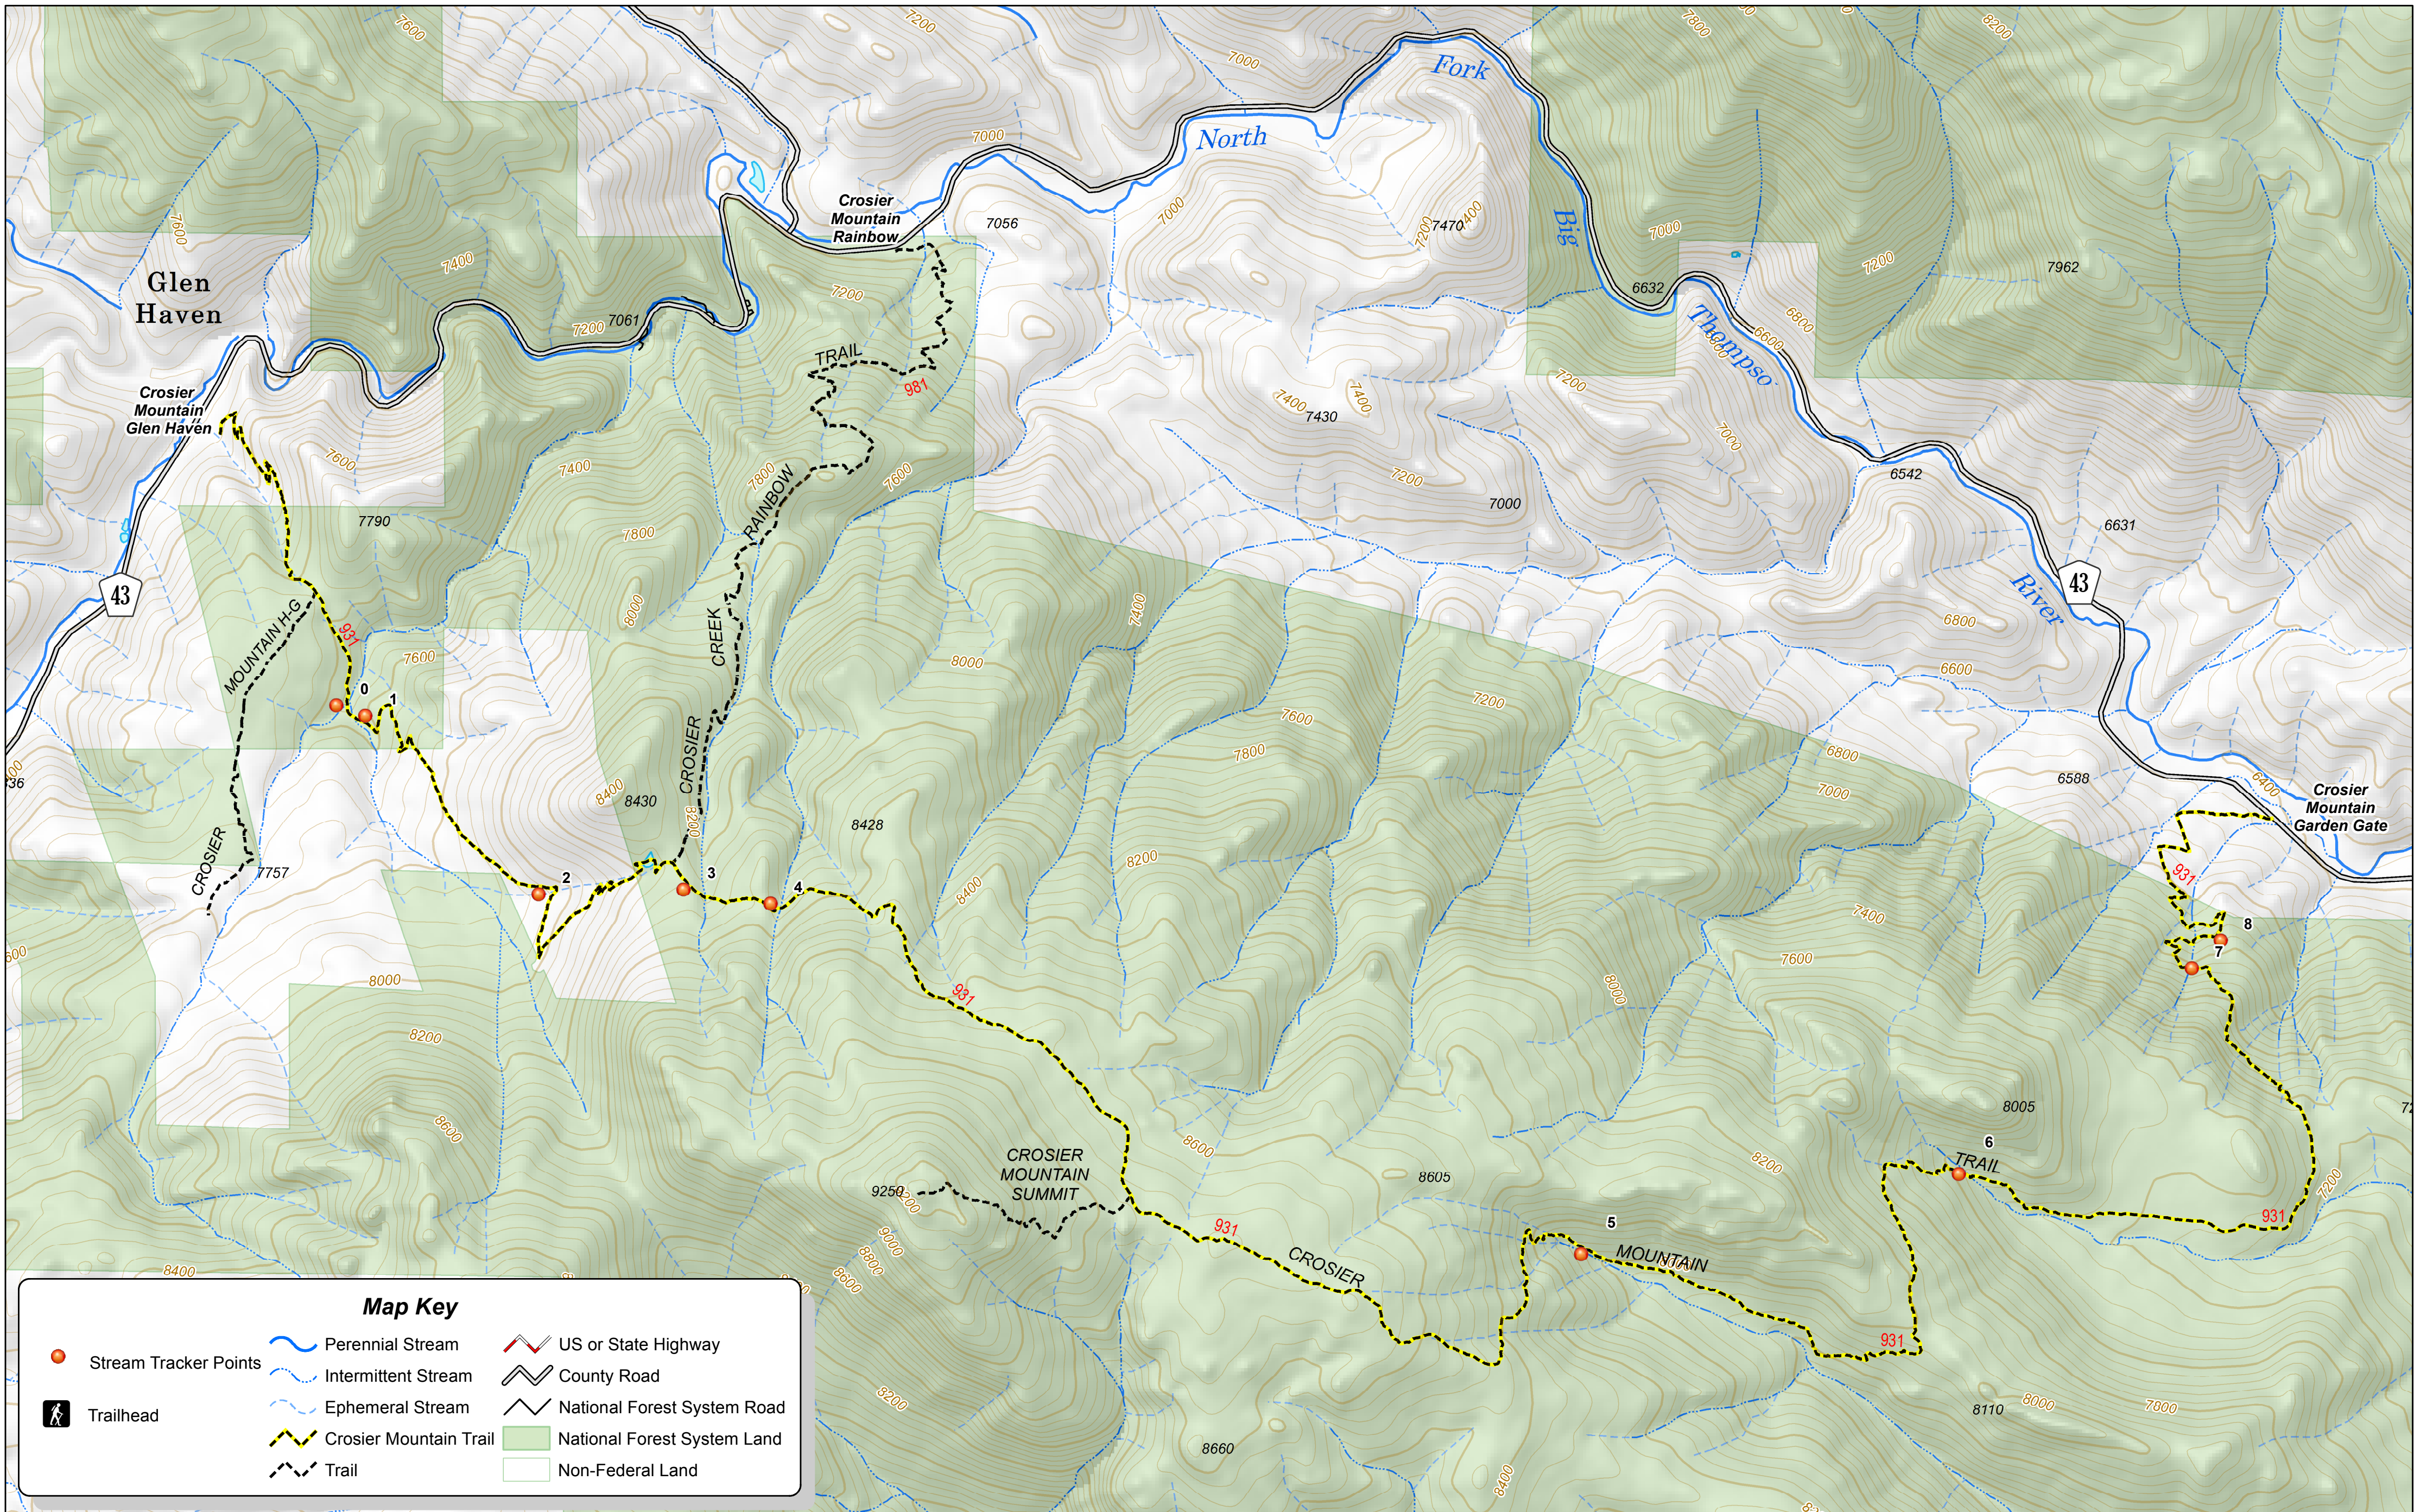

Arapaho-Roosevelt National Forests & Pawnee National Grassland | Canyon Lakes Ranger District

Contour Interval 40 Feet

1 in = 1,000 feet  
Scale 1:12,000